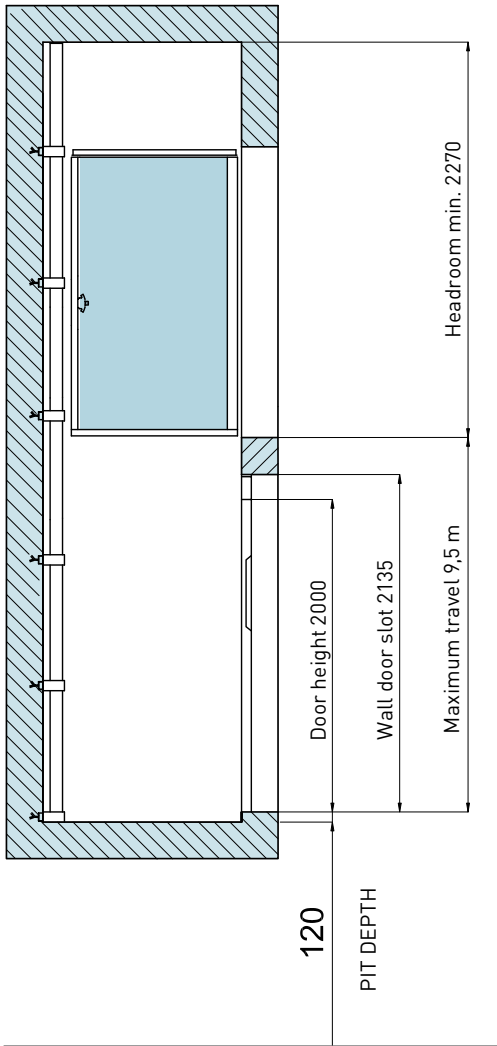

Data are guideline and not binding. Vimec reserves the right to make any changes it considers appropriate.

Dimensions and overall space requirements

With telescopic doors

KEY

- L: Cabin width
- P: Cabin depth
- LH: Masonry shaft width
- PH: Masonry shaft depth
- LA: Free-standing structure width
- PA: Free-standing structure depth
- LN-PN: Door opening
- LE-PE: Door space occupancy

10 standard configurations
of platforms

1400x1300

1600x900

1800x900

2000x900

2200x900

1400x1400

1600x1000