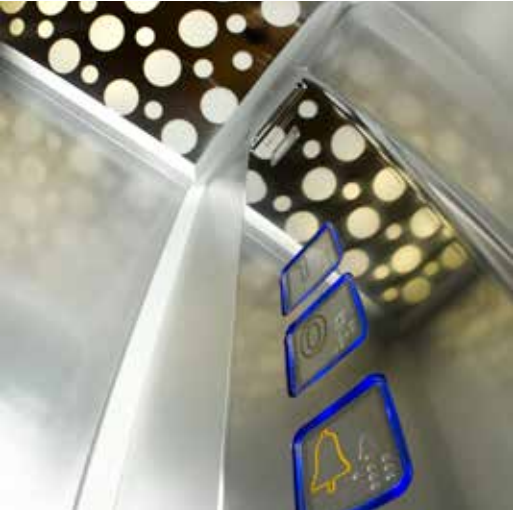

Versatility,
comfort
and safety.

Quiet and discreet, it is absolutely convenient even for transporting the shopping, child buggies, and any other heavy or bulky items from one floor to another within the home. With the Easy Move, getting around the house could not be easier.

Easy Move fits into any surroundings, **guaranteeing your home a prestige installation that will increase its value.**

Plus

- Only occupies the space strictly necessary to ensure the user's comfort and safety
- Various personalisation options
- Suitable for both indoor and outdoor installation
- Quick to install with no major building work required
- Reliable, and with load capacity up to 400 kg
- On-board telephone and infrared barriers on three sides walls ensuring a safe ride