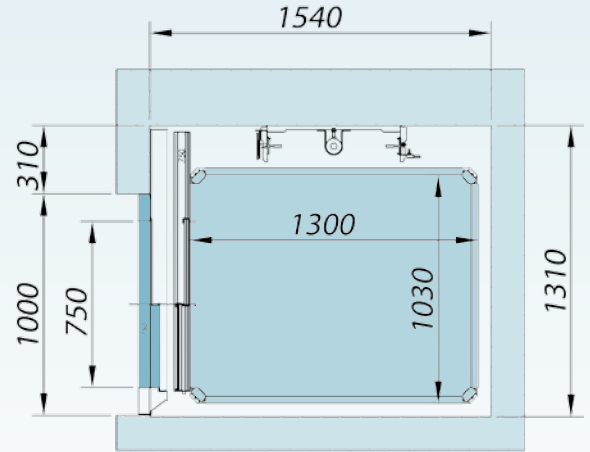

Technical data

Working load	Up to 400 kg
Travel	9,5 m
Speed	0,15 m/sec.
Pit	120 mm for masonry shaft; 140 mm for structure
Cabin "enclosed" with walls or infrared barriers	
"Simple Touch" calling to floor	
Arrival and departure with soft start/stop system	
Device for communication with outside of cabin	
Automatic safety levelling within	+/- 20 mm
Certified safety valve	
Electric locks with En 81-2 certification	UNI EN 81-2
ELECTRICAL SYSTEM	
Power	1.8 kW
Mains voltage	230 V-single phase
Motor power supply voltage	230 V
Auxiliary power supply voltage	24 V
PLATFORM DIMENSIONS (4 standard configurations of platforms)	1250x1000
	1300x1030
	1400x1100
	1460x1170
Special platform sizes	Available on request

Data are guideline and not binding. Vimec reserves the right to make any changes it considers appropriate.

Dimensions and overall space requirements

With telescopic doors

KEY

- L: Cabin width
- P: Cabin depth
- LH: Masonry shaft width
- PH: Masonry shaft depth
- LA: Free-standing structure width
- PA: Free-standing structure depth
- LN-PN: Door opening
- LE-PE: Door space occupancy