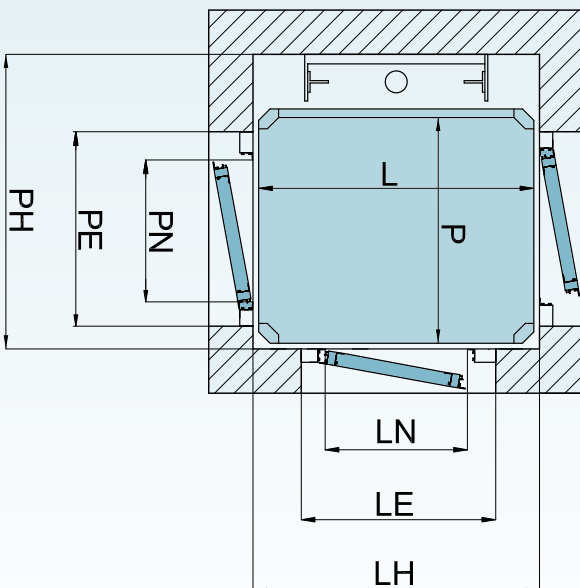

Data are guideline and not binding. Vimec reserves the right to make any changes it considers appropriate.

Dimensions and overall space requirements

With telescopic doors

KEY

- L: Cabin width
- P: Cabin depth
- LH: Masonry shaft width
- PH: Masonry shaft depth
- LA: Free-standing structure width
- PA: Free-standing structure depth
- LN-PN: Door opening
- LE-PE: Door space occupancy

Masonry shaft

Structure

NB

Add 45 mm for each additional cabin wall, and 100 mm in case of folding door on board at cabin wall.

Masonry shaft

Cabin	L	900	1250	1400	770	850	1250
	P	850	1000	1100	950	1250	1250
Wall shaft	LH	930	1280	1430	800	880	1280
	PH	1090	1240	1340	1190	1490	1490