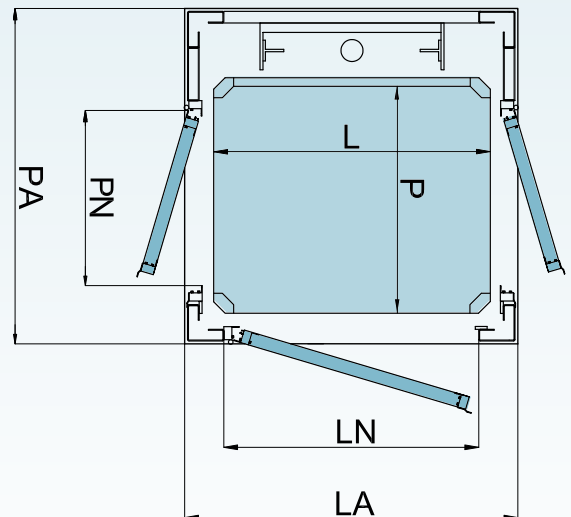

Data are guideline and not binding. Vimec reserves the right to make any changes it considers appropriate.

Dimensions and overall space requirements

With telescopic doors

KEY

- L: Cabin width
- P: Cabin depth
- LH: Masonry shaft width
- PH: Masonry shaft depth
- LA: Free-standing structure width
- PA: Free-standing structure depth
- LN-PN: Door opening
- LE-PE: Door space occupancy

Masonry shaft

Structure

NB

Add 45 mm for each additional cabin wall, and 100 mm in case of folding door on board at cabin wall.

Masonry shaft

Cabin	L	900	1250	1400	770	850	1250
	P	850	1000	1100	950	1250	1250
Wall shaft	LH	930	1280	1430	800	880	1280
	PH	1090	1240	1340	1190	1490	1490