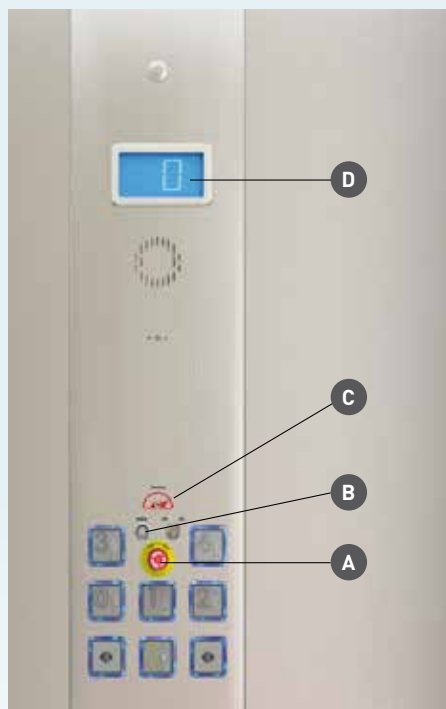

Double hinged, in glass, for an elegant, stylish effect

Panoramic, in aluminium; lightness at hand

Panoramic hollow veneered

Hollow veneered with vision panel

★ Control panels

On-board control panel

- A. Alarm pushbutton
- B. I-button, for electronic access floor controls
- C. Load indicator
- D. Display

Floor control panel

- E. LCD display with travel indicator
- F. Call button: green when lift is free, red when busy
- G. Loudspeaker
- H. I-button, for electronic access control

★ Structure

Personalized by the customer