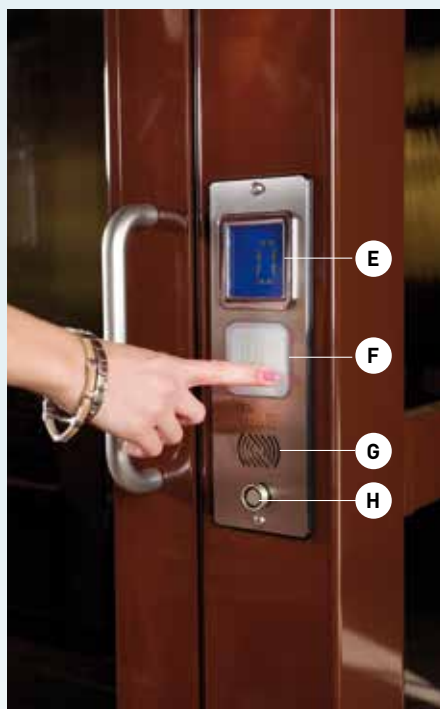

Accessories

Choosing your Easy Move's materials, colours and special comforts will be a thrill experienced every time you enter the cabin.

★ Doors

Automatic telescopic doors two speed

Three speed automatic telescopic doors

Double hinged, in glass, for an elegant, stylish effect

Panoramic, in aluminium; lightness at hand

Panoramic hollow veneered

Hollow veneered with vision panel

★ Control panels

On-board control panel

- A. Alarm pushbutton
- B. I-button, for electronic access floor controls
- C. Load indicator
- D. Display

Floor control panel

- E. LCD display with travel indicator
- F. Call button: green when lift is free, red when busy
- G. Loudspeaker
- H. I-button, for electronic access control

★ Structure

Personalized by the customer

★ Handrail

Integrated handle

★ Cabin lighting

LED bar standard

Starry sky

Colours and finishes

Easy Move offers you a hundred customisation options, starting from the walls of the cabin, available in different finishes and colours, through the platforms, in fine materials in a variety of shades. A wide choice of structure finishes are available to provide the best match with the surrounding colours and environment.